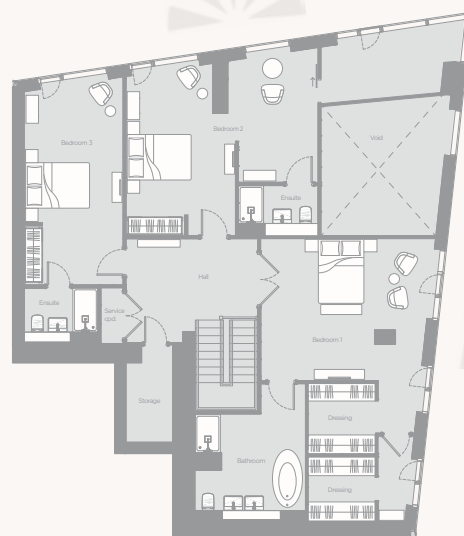

**WEST
TOWER**
RESIDENCES

PENTHOUSE SUMMARY SHEET

RENT	POA
SIZE	From 3072-3180 sq ft
DEPOSIT	1 month's rent
FLOORS	37th & 38th North Tower 44th & 45th West Tower

ALL THIS INCLUDED AND MORE...

- | | | | |
|---|---|--|---|
| 
MAKE IT YOUR HOME | 
FLEXIBLE CONTRACTS | 
DRY CLEANING | 
24-HOUR ON-SITE TEAM |
| 
BESPOKE FURNITURE | 
NO LETTING FEES | 
BROADBAND INCLUDED | 
FREE COFFEE |
| 
CYCLE STORE | 
PETS WELCOME | 
CAR PARKING | 
RESIDENT EVENTS |

TYPICAL FLOORPLAN

Lower Floor

2
Dual aspect

Upper Floor

GET IN TOUCH

hello@westtower-deansgatesq.com
+44 161 804 5085

371 Deansgate, M15 4UP
WestTower-DeansgateSq.com

Homes for rent by